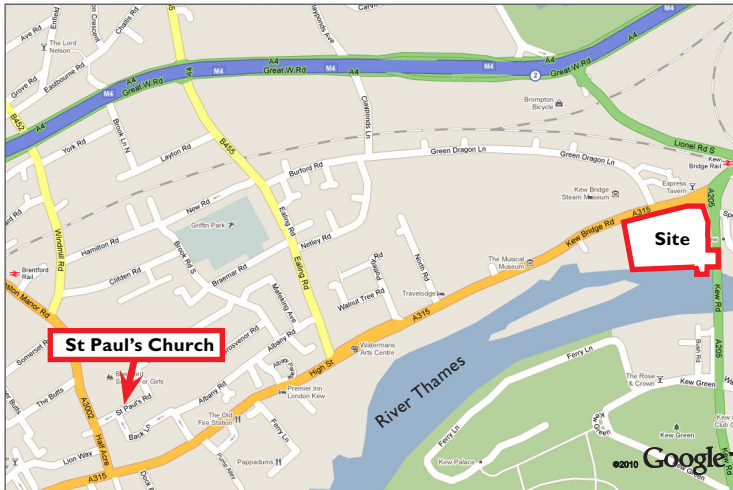

Kew Bridge Road and Thameside Centre Planning Application Exhibition

EXHIBITION TIME & VENUE

4pm to 8pm, Friday 8 April
11am to 3pm, Saturday 9 April
St Paul's Church, St Paul's Road
Brentford TW8 0PN

St George West London Ltd invites you to a public exhibition to view the planning application for the new riverside development at Kew Bridge Road and Thameside Centre. The exhibition is being organised by John Thompson & Partners on behalf of St George following the submission of the planning application. The exhibition follows the Community Planning Evening held in December 2010 and the Report Back in January 2011.

Kew Bridge Road and Thameside Centre