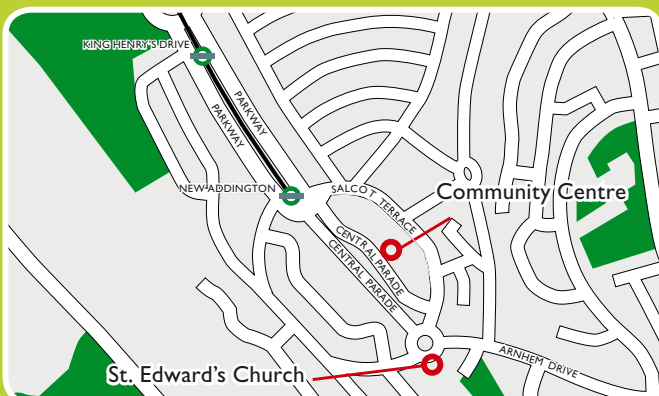

Background

The Vision for Central Parade will be developed into a Regeneration Framework for New Addington by February 2010 in order to be incorporated into the Council's Local Development draft Core Strategy. The Framework may subsequently be taken forward as part of an Area Action Plan for the wider area of New Addington and Fieldway.

Community Planning

Community planning is a way of involving local people creatively to shape the future of their towns and neighbourhoods. The aim of the Community Planning Weekend is to bring together everyone with an interest in New Addington Central Parade to produce a practical Vision for the future.

The Community Planning Weekend

At the Community Planning Weekend you will have the chance to participate in topic workshops and hands-on planning groups to explore ideas for improving Central Parade and meeting the needs of the local community.

Following the Community Planning Weekend, the design team led by John Thompson & Partners, (architects, urban designers and community planners), together with Neil Tully Associates (landscape consultants) will analyse and summarise the outcomes. Then they will develop an illustrated Vision and indicative masterplan which will be reported back to the community at 7.00pm on Tuesday 13th October at St. Edward's Church, Central Parade.

Come and have your say

Community Centre in
New Addington Central Parade

Friday 9th October 2009

Community Centre, New Addington Central Parade

14.00 Welcome and Introduction

14.15 Workshop 1 – Central Parade Today

- What are the local issues?
- Community needs and aspirations

Workshop 2 - Young People's Workshop

A chance for young people to develop their ideas.

15.30 Reports Back and Refreshment Break

16.00 Hands-On Planning Groups

An opportunity to work in small, facilitated groups to explore physical design solutions. Groups may also walk around Central Parade.

17.30 Reports Back and Refreshment Break

18.00 Workshop 3 – Traders Workshop

If you have a business in or near Central Parade come along and let us know what improvements you would like to see.

19.00 Close

Saturday 10th October 2009

Community Centre, New Addington Central Parade

10.00 Welcome and Introduction

10.15 Workshop 4 – Central Parade Tomorrow

What facilities would you like to see in Central Parade? How should open space be used and managed?

Workshop 5 - Young People's Workshop

Another chance for young people to develop ideas.

11.45 Reports Back and Refreshment Break

12.30 Lunch

13.00 Hands-On Planning Groups

A further chance to work on plans for the area
Groups may also walk around Central Parade.

14.30 Reports Back and Refreshment Break

14.45 Workshop 6 – The Way Forward

15.00 Close

Don't forget the Report Back!

13th October, 7.00pm-8.30pm
St. Edward's Church, Central Parade
New Addington CR0 0DL