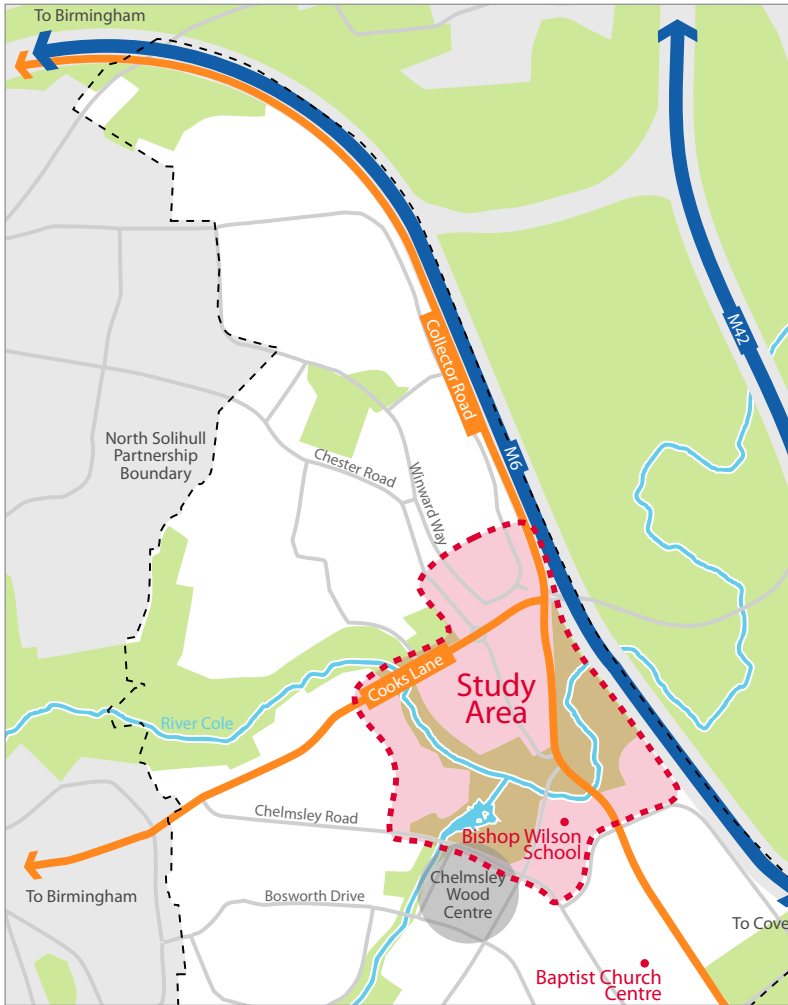

Cole Valley VISION

FORUM MEETING

6.30 pm Wednesday 14 July 2010 - Bishop Wilson School, Pike Drive, Chelmsley Wood B37 7US

Help us shape the future of the Cole Valley and surrounding areas

The Forum meetings will keep the community involved in the development of the proposals for the regeneration of the Cole Valley.

Everyone is welcome!

**Wednesday
14 July 2010
6.30 pm**

**Bishop Wilson School,
Pike Drive, Chelmsley
Wood B37 7US**

The Cole Valley Vision Process is being organised by John Thompson & Partners, Architects and Urban Designers, on behalf of the North Solihull Partnership.